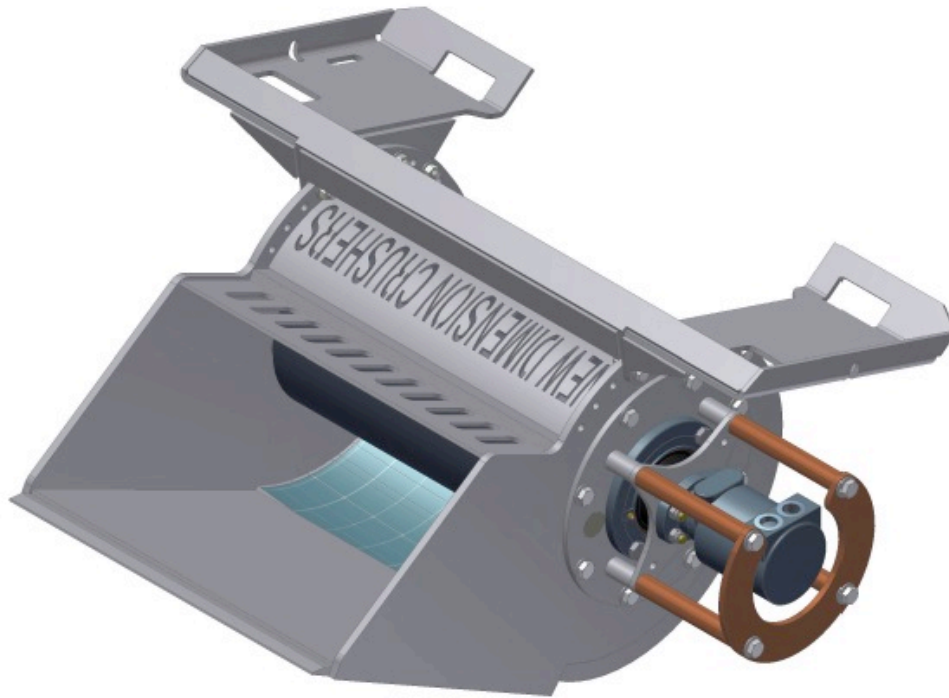

**NEW DIMENSION
CRUSHERS**

Introducing
Model 2412-D!

Very Good News for the Small Demolition Contractor!

We are *introducing the 2412-D*,
which is designed for the lighter skid-steers. The 2412-D
carries the same wallop with the *same quality*
as its heavier family of crushers, but *weighs only 850 pounds!*

With the new brick hopper,
it's one smooth motion
from digging to crushing!

Carry to the job site
in your 1/2-ton pickup!

Model 2412-D
Available at an amazing price of \$14,800

Call: 906-885-5333
or email: lori@newdimensioncrushers.com
for a quote, and to ensure a production slot!

Bob Niemela, President
New Dimension Crushers LLC
26344 West State Hwy M-64
Ontonagon, MI 49953