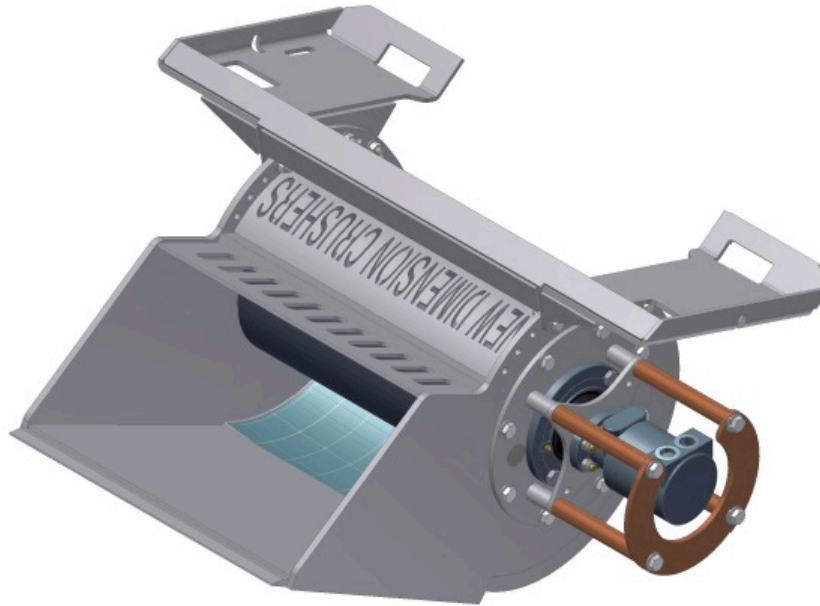

Introducing Model 2412-D

New Dimension Crushers proudly introduces a new and truly revolutionary lighter design rock crusher to the demolition industry. Patent pending technology allows never before seen light weight, low horsepower, portability, elegance of simplicity, and ease of routine maintenance in rock crushing, with the same *wallop* as our heavy duty machines.

Basic Machine Specifications:

Basic Weight w/hopper – 850 pounds (386 kg)
Chamber Width – 24 in (61 cm)
Roll Diameter – 12 in (30.5 cm)
Reduction Ratio – 5:1+
Drive – 20 hp (15 kw)/15-18 gpm (57– 68 l/m)
Hyd. Pressure – 2000-3000 psi (388-241 bar)
Jaw Composition – Cast 4130 Steel
Roll Composition – 4140 Steel
Feed Material Compressive Strength – 30K psi